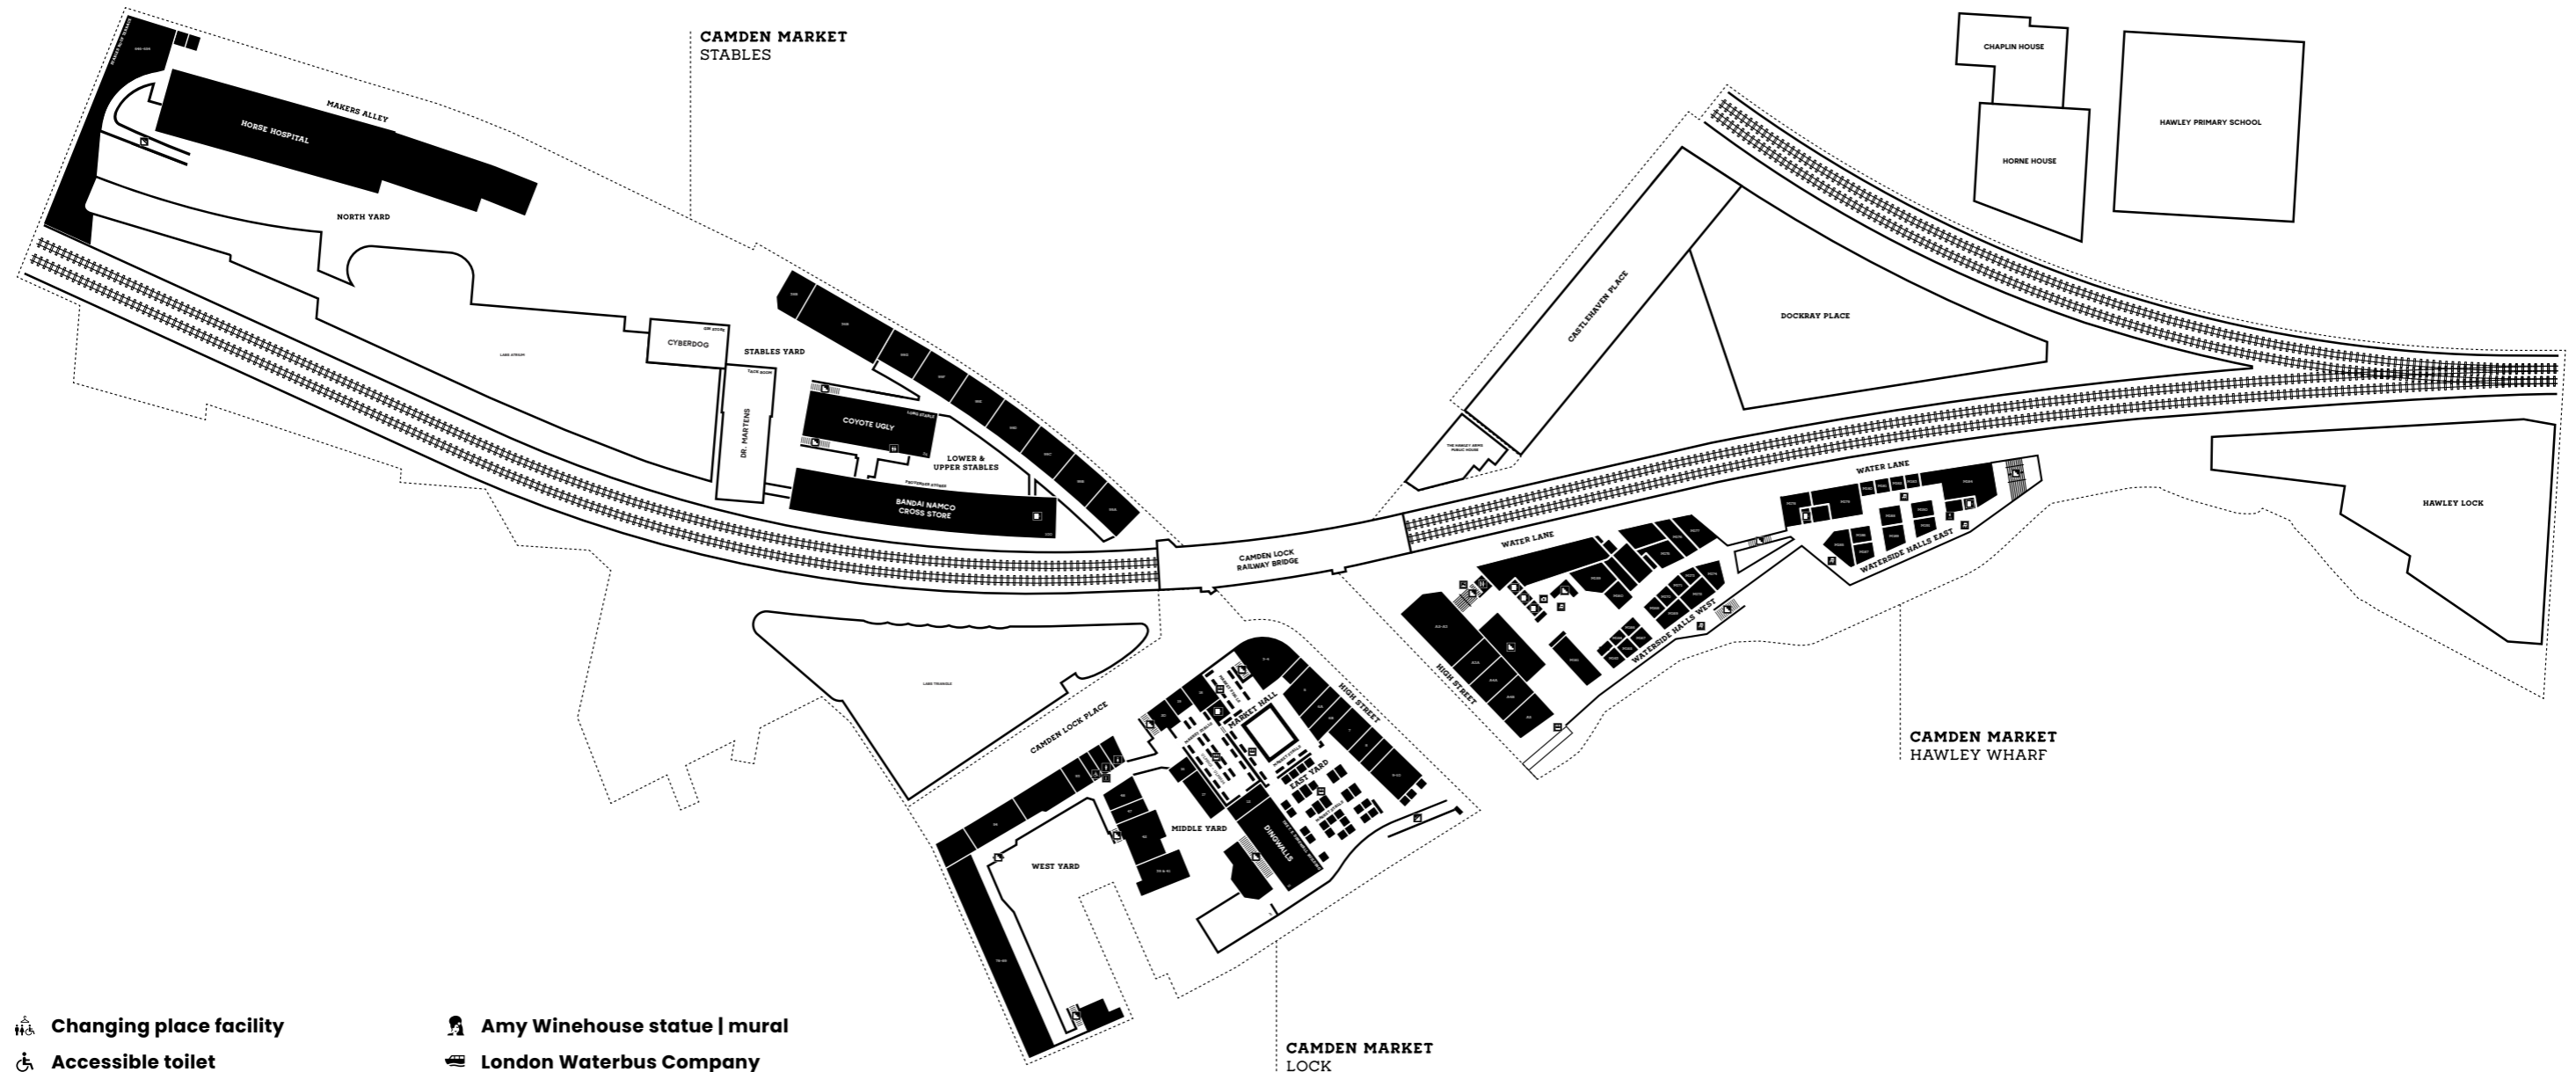

- Changing place facility
- Accessible toilet
- Baby Change
- Toilets
- Security office
- Information point
- Accessible lift
- Lifts
- Steps
- Ramp
- Amy Winehouse statue | mural
- London Waterbus Company
- Art
- Market stalls
- Seating
- Photobooth
- ATM
- Cycle store
- Overground railway

LEVEL 2

-  Changing place facility
-  Accessible toilet
-  Baby Change
-  Toilets
-  Security office
-  Information point
-  Accessible lift
-  Lifts
-  Steps
-  Ramp
-  Amy Winehouse statue | mural
-  London Waterbus Company
-  Art
-  Market stalls
-  Seating
-  Photobooth
-  ATM
-  Cycle store
-  Overground railway

LEVEL 1

-  Changing place facility
-  Accessible toilet
-  Baby Change
-  Toilets
-  Security office
-  Information point
-  Accessible lift
-  Lifts
-  Steps
-  Ramp
-  Amy Winehouse statue | mural
-  London Waterbus Company
-  Art
-  Market stalls
-  Seating
-  Photobooth
-  ATM
-  Cycle store
-  Overground railway

LEVEL 0

-  Changing place facility
-  Accessible toilet
-  Baby Change
-  Toilets
-  Security office
-  Information point
-  Accessible lift
-  Lifts
-  Steps
-  Ramp
-  Amy Winehouse statue | mural
-  London Waterbus Company
-  Art
-  Market stalls
-  Seating
-  Photobooth
-  ATM
-  Cycle store
-  Overground railway