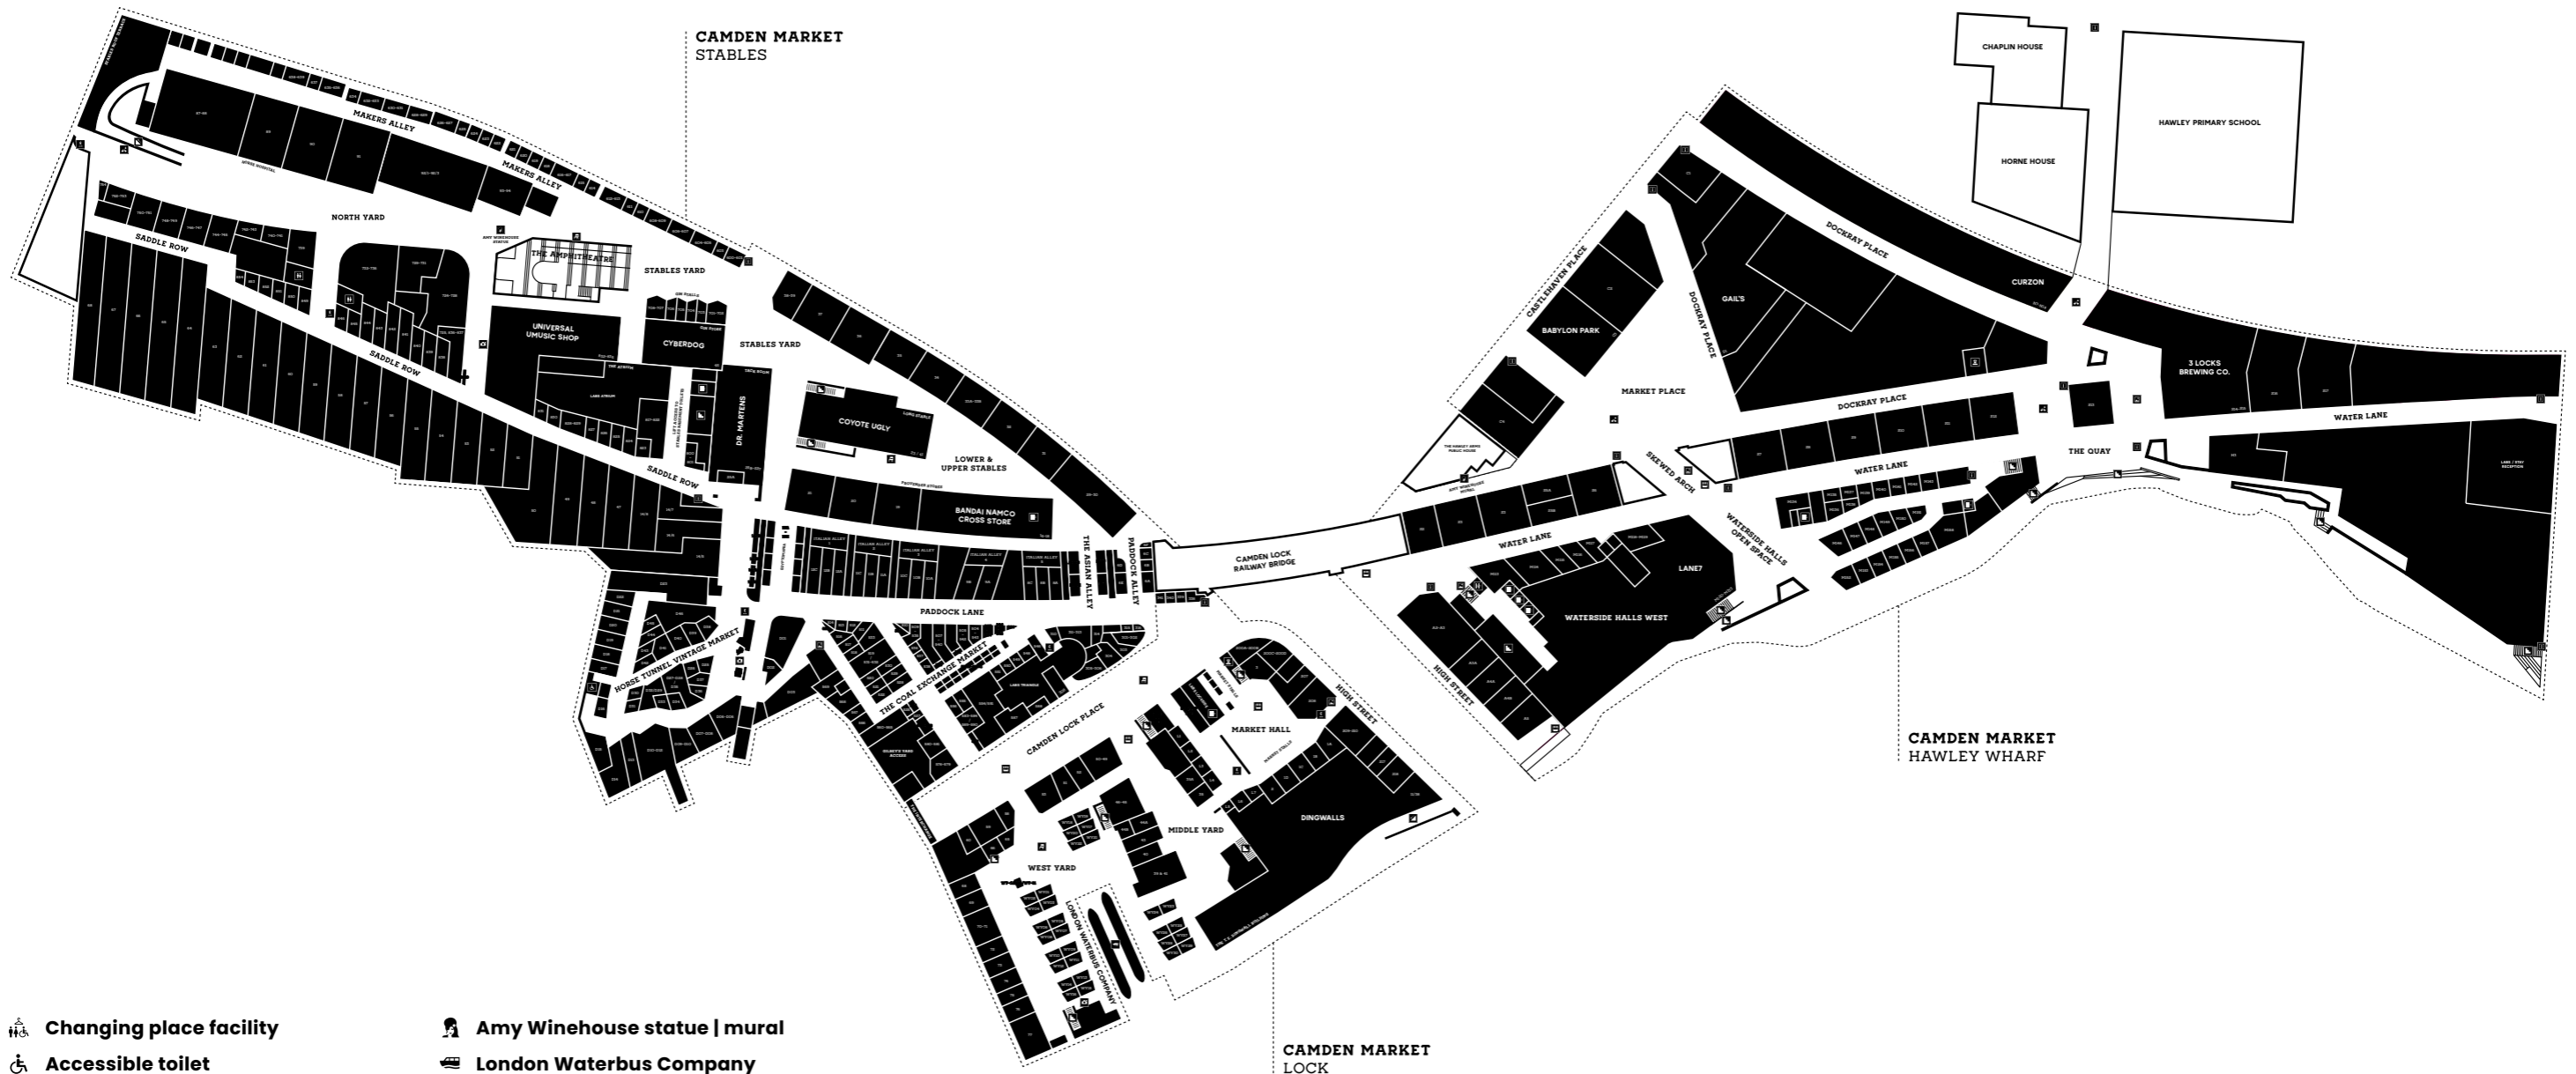

- Changing place facility
- Accessible toilet
- Baby Change
- Toilets
- Security office
- Information point
- Accessible lift
- Lifts
- Steps
- Ramp
- Amy Winehouse statue | mural
- London Waterbus Company
- Art
- Market stalls
- Seating
- Photobooth
- ATM
- Cycle store
- Overground railway

LEVEL 2

-  Changing place facility
-  Accessible toilet
-  Baby Change
-  Toilets
-  Security office
-  Information point
-  Accessible lift
-  Lifts
-  Steps
-  Ramp
-  Amy Winehouse statue | mural
-  London Waterbus Company
-  Art
-  Market stalls
-  Seating
-  Photobooth
-  ATM
-  Cycle store
-  Overground railway

LEVEL 1

-  Changing place facility
-  Accessible toilet
-  Baby Change
-  Toilets
-  Security office
-  Information point
-  Accessible lift
-  Lifts
-  Steps
-  Ramp
-  Amy Winehouse statue | mural
-  London Waterbus Company
-  Art
-  Market stalls
-  Seating
-  Photobooth
-  ATM
-  Cycle store
-  Overground railway

LEVEL 0

-  Changing place facility
-  Accessible toilet
-  Baby Change
-  Toilets
-  Security office
-  Information point
-  Accessible lift
-  Lifts
-  Steps
-  Ramp
-  Amy Winehouse statue | mural
-  London Waterbus Company
-  Art
-  Market stalls
-  Seating
-  Photobooth
-  ATM
-  Cycle store
-  Overground railway