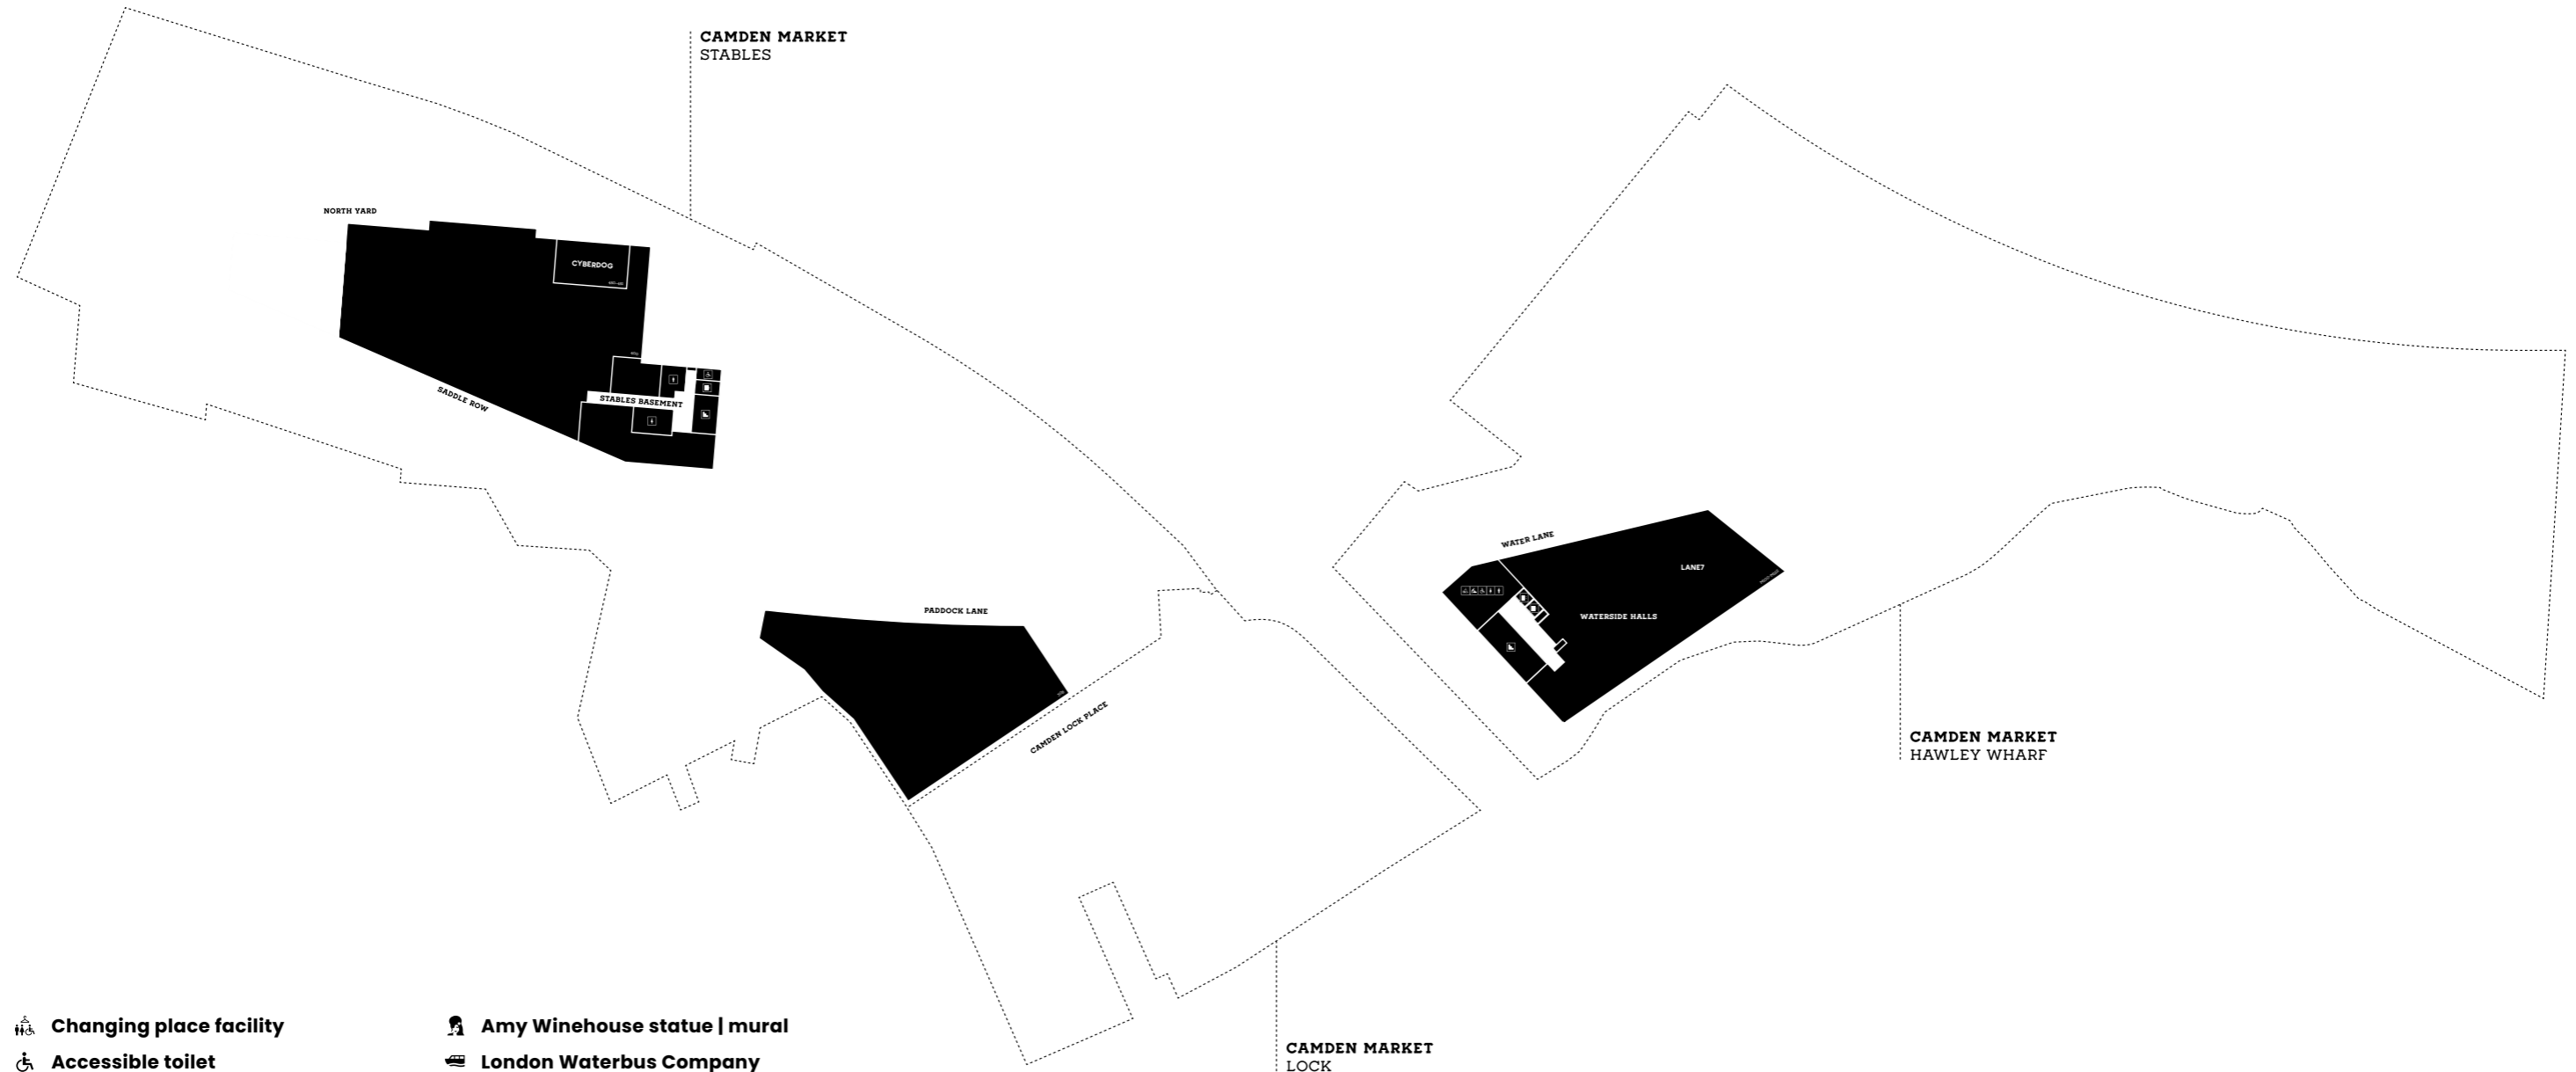

- Changing place facility
- Accessible toilet
- Baby Change
- Toilets
- Security office
- Information point
- Accessible lift
- Lifts
- Steps
- Ramp
- Amy Winehouse statue | mural
- London Waterbus Company
- Art
- Market stalls
- Seating
- Photobooth
- ATM
- Cycle store
- Overground railway

LEVEL 2

-  Changing place facility
-  Accessible toilet
-  Baby Change
-  Toilets
-  Security office
-  Information point
-  Accessible lift
-  Lifts
-  Steps
-  Ramp
-  Amy Winehouse statue | mural
-  London Waterbus Company
-  Art
-  Market stalls
-  Seating
-  Photobooth
-  ATM
-  Cycle store
-  Overground railway

LEVEL 1

-  Changing place facility
-  Accessible toilet
-  Baby Change
-  Toilets
-  Security office
-  Information point
-  Accessible lift
-  Lifts
-  Steps
-  Ramp
-  Amy Winehouse statue | mural
-  London Waterbus Company
-  Art
-  Market stalls
-  Seating
-  Photobooth
-  ATM
-  Cycle store
-  Overground railway

LEVEL 0

-  Changing place facility
-  Accessible toilet
-  Baby Change
-  Toilets
-  Security office
-  Information point
-  Accessible lift
-  Lifts
-  Steps
-  Ramp
-  Amy Winehouse statue | mural
-  London Waterbus Company
-  Art
-  Market stalls
-  Seating
-  Photobooth
-  ATM
-  Cycle store
-  Overground railway